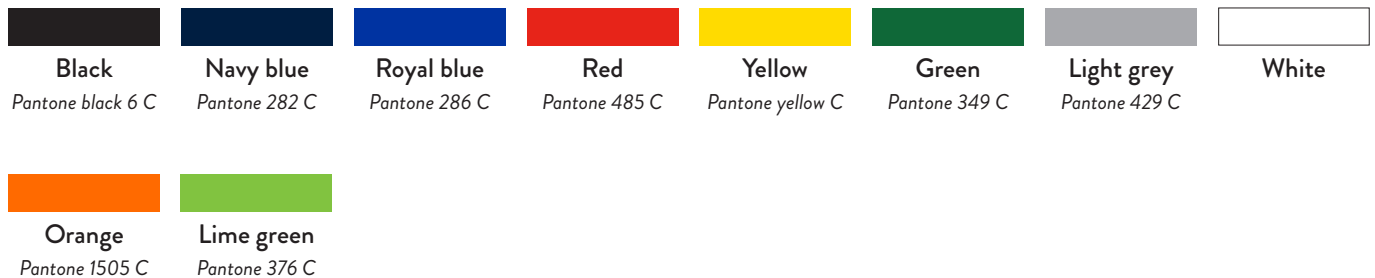

SUBLIMATION TOWEL 50 x 100 cm

T1-PRINT50 | Grammage: 400 gr/m² | Made of 100% terry cotton

Product Description

- This item is available in 10 colours
- Combed cotton, which ensures long-lasting softness and high absorption
- Washable up to 60 degrees
- Convenient hanging loop at the end of the towel
- Polyester board (approx. 12 cm high) on which a full colour logo can be printed

Features & washing instructions:

Available colours:

All colours and sizes of the sublimation collection:

Colour	Pantone	T1-PRINT50	T1-PRINT70	T1-PRINTSPORT
Black	PMS Black 6 C	x	x	x
Green	PMS 349 C	x		
Light grey	PMS 429 C	x		
Lime green	PMS 376 C	x		
Navy blue	PMS 282 C	x	x	
Orange	PMS 1505 C	x	x	
Red	PMS 485 C	x	x	
Royal blue	PMS 286 C	x	x	
White	-	x	x	x
Yellow	PMS Yellow C	x		