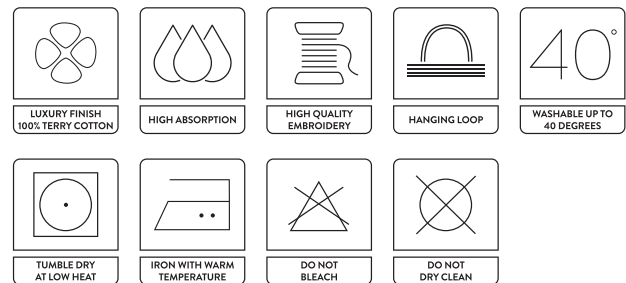

ORGANIC BATHROBE

T1-ORGB | Grammage: 420 gr/m² | Made of 100% terry cotton

Product Description

- This item is available in 3 colours
- Organic cotton, which ensures long-lasting softness and high absorption
- Washable up to 40 degrees
- Size: S / M, L / XL and XXL / 3XL
- Ideal for hotel & wellness

Features & washing instructions:

Available colours:

Size guide:

Size	Length	Chest	Sleeve
S / M	117 cm	58 cm	54 cm
L / XL	120 cm	61 cm	57 cm
XXL / 3XL	122 cm	63 cm	62 cm

All dimensions are in centimeters. All measurements are an average, deviations from individual pieces may occur.