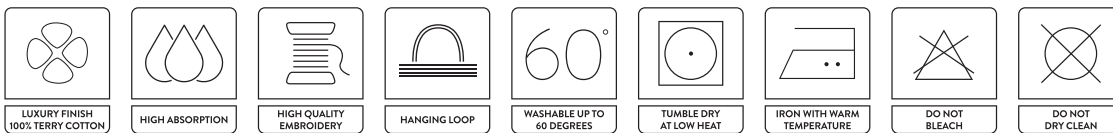

BATH TOWEL 70 x 140 cm

T1-70 | Grammage: 450 gr/m² | Made of 100% terry cotton

Product Description

- This item is available in 30 colours
- Combed cotton, which ensures long-lasting softness and high absorption
- Washable up to 60 degrees
- Finished with a luxurious hem
- Convenient hanging loop at the end of the bath towel

Features & washing instructions:

Available colours:

 Black Pantone black 6 C	 Anthracite Pantone 2336 C	 Navy blue Pantone 282 C	 Royal blue Pantone 286 C	 Turquoise Pantone 640 C	 Aqua azure Pantone 7682 C	 Denim faded Pantone 2376 C	 Petrol Pantone 5493 C
 Plum Pantone 262 C	 Magenta Pantone 233 C	 Purple Pantone 265 C	 Lavender Pantone 2099 C	 Salmon Pantone 196 C	 Light pink Pantone 7422 C	 Light blue Pantone 2707 C	 Mint Pantone 573 C
 Red Pantone 485 C	 Orange Pantone 1505 C	 Gold yellow Pantone 143 C	 Yellow Pantone yellow C	 Olive green Pantone 574 C	 Green Pantone 349 C	 Lime green Pantone 376 C	 Emerald green Pantone 3278 C
 Beige Pantone 7534 C	 Brown Pantone 478 C	 Taupe Pantone 408 C	 Light grey Pantone 429 C	 Ivory cream Pantone 663 C	 White		